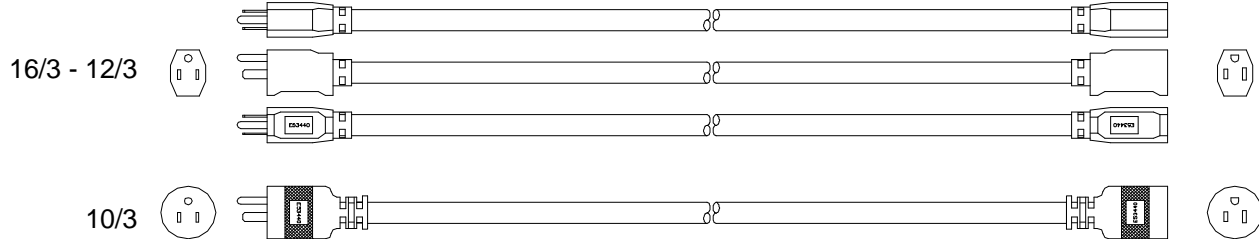

CATALOG NUMBER: See table below
CUSTOMER: Stock
DESCRIPTION: Outdoor use extension cord incorporating type SJTW cable, with a power indicator lamp in the cord connector
APPROVALS: UL Listed and CSA Certified Outdoor Use Cord Set

CONSTRUCTION PARAMETERS:

Conductor: See table below
 Jacket material: PVC, yellow
 Overall cable O.D. (nom): See table below
 Cord rating: Hard Usage per the National Electric Code
 Cable legend: Indent print
 Attachment plug configuration: NEMA 5-15P
 Cord connector configuration: NEMA 5-15R
 Plug and connector material: Clear PVC, with a neon power indicator lamp in the cord connector

ELECTRICAL PROPERTIES:

Cable temperature rating: -20 to +60 °C
 Nominal operating voltage: 125 VAC
 Maximum operating current: See table below

Catalog number	Length	Conductor	Cable O.D. (nom)	Current rating
02487	25 ft	14/3 41/30 BC	0.352 in	15A
02488	50 ft			13A
02489	100 ft			
02587	25 ft	12/3 65/30 BC	0.420 in	15A
02588	50 ft			
02589	100 ft			
02688	50 ft	10/3 104/30 BC	0.567 in	
02689	100 ft			